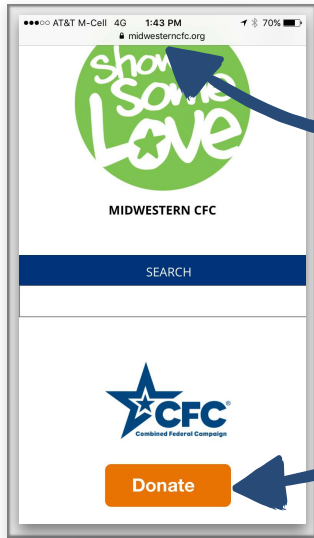

# Give to the CFC via mobile device (phone/tablet).

Don't have access to a computer? Can't locate a giving brochure and a pledge card? But you have your phone... Show Some Love by giving to the CFC via your phone or tablet.

STEP-BY-STEP instructions below.

STEP 1. GO TO [midwesterncfc.org](http://midwesterncfc.org) on your device.

STEP 2. CLICK <Donate Button>

STEP 3. SCROLL DOWN and click <Sign Up Now> button  
If you have already registered an account <Sign In> and Skip to STEP 6 below.