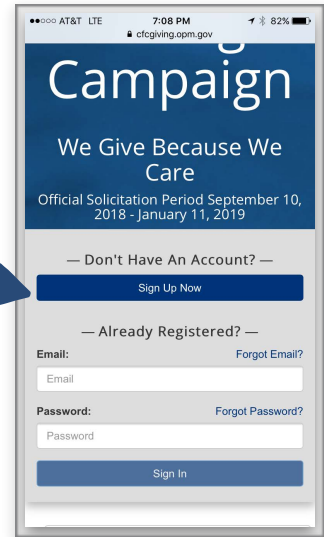

# Give to the CFC via mobile device (phone/tablet).

Don't have access to a computer? Can't locate a giving brochure and a pledge card? But you have your phone... Show Some Love by giving to the CFC via your phone or tablet.

STEP-BY-STEP instructions below.

STEP 1. GO TO [midwesterncfc.org](http://midwesterncfc.org) on your device.

STEP 2. CLICK <Donate Button>

STEP 3. SCROLL DOWN and click <Sign Up Now> button  
If you have already registered an account <Sign In> and Skip to STEP 6 below.

IMPORTANT: Account Sign Up requires email verification. Mobile device must have email account access. Does not have to be federal / military email. Can be your personal email.

STEP 4. ENTER email and select password.