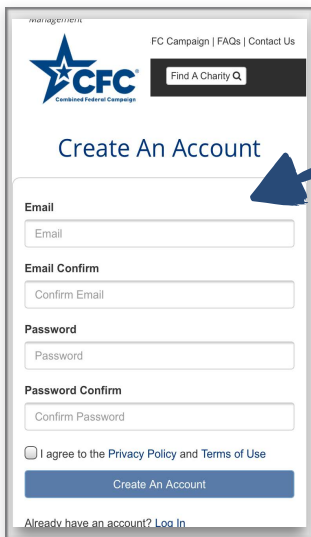

# Give to the CFC via mobile device (phone/tablet).

Don't have access to a computer? Can't locate a giving brochure and a pledge card? But you have your phone... Show Some Love by giving to the CFC via your phone or tablet.

STEP-BY-STEP instructions below.

STEP 1. GO TO [midwesterncfc.org](http://midwesterncfc.org) on your device.

STEP 2. CLICK <Donate Button>

STEP 3. SCROLL DOWN and click <Sign Up Now> button  
If you have already registered an account <Sign In> and Skip to STEP 6 below.

IMPORTANT: Account Sign Up requires email verification. Mobile device must have email account access. Does not have to be federal / military email. Can be your personal email.

STEP 4. ENTER email and select password.